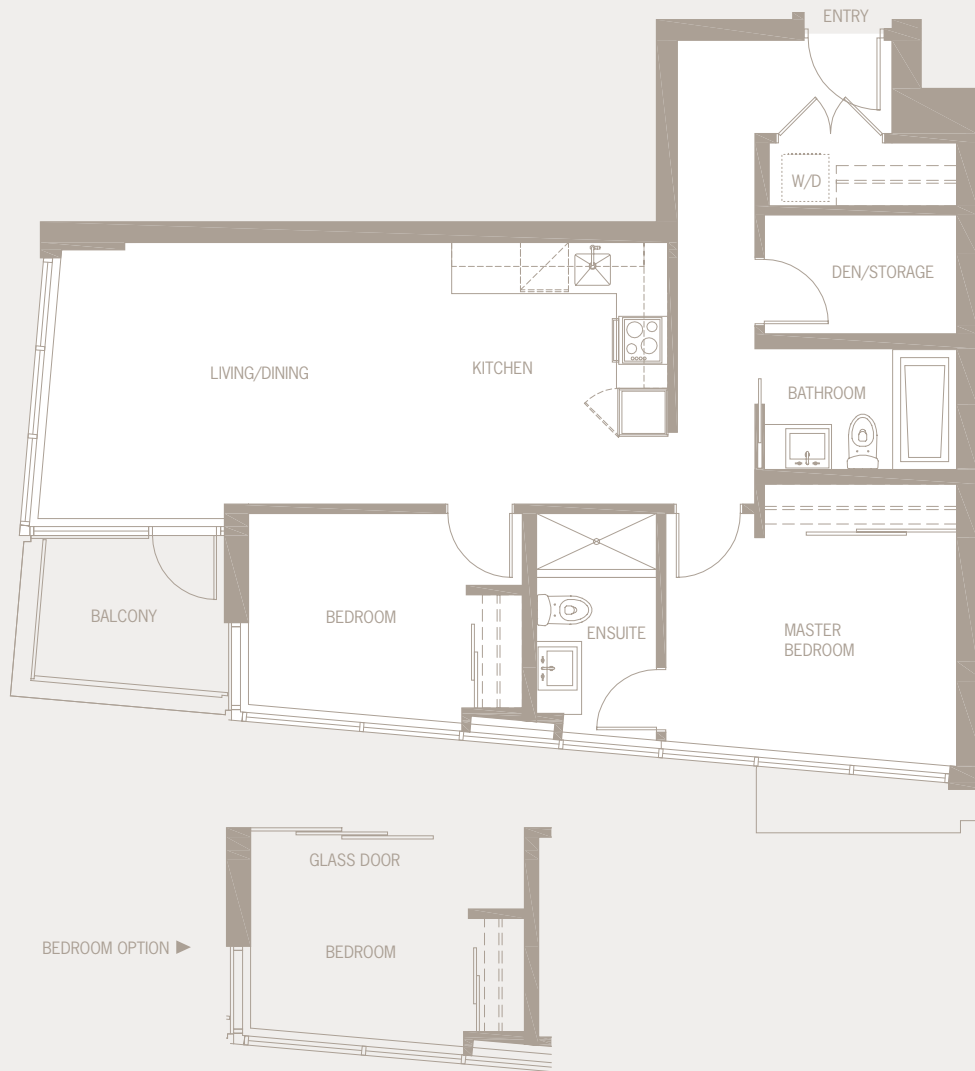

TYPE E

2 Bedroom + Den/Storage

853 sq ft (approx.)

IN STYLE. IN FAIRVIEW.

Layouts are not to scale and are for general information purposes only. All square footages, dimensions and layouts are approximate and should not be relied upon. Landscape plans are for illustrative purposes only and are subject to change. E. & O.E.